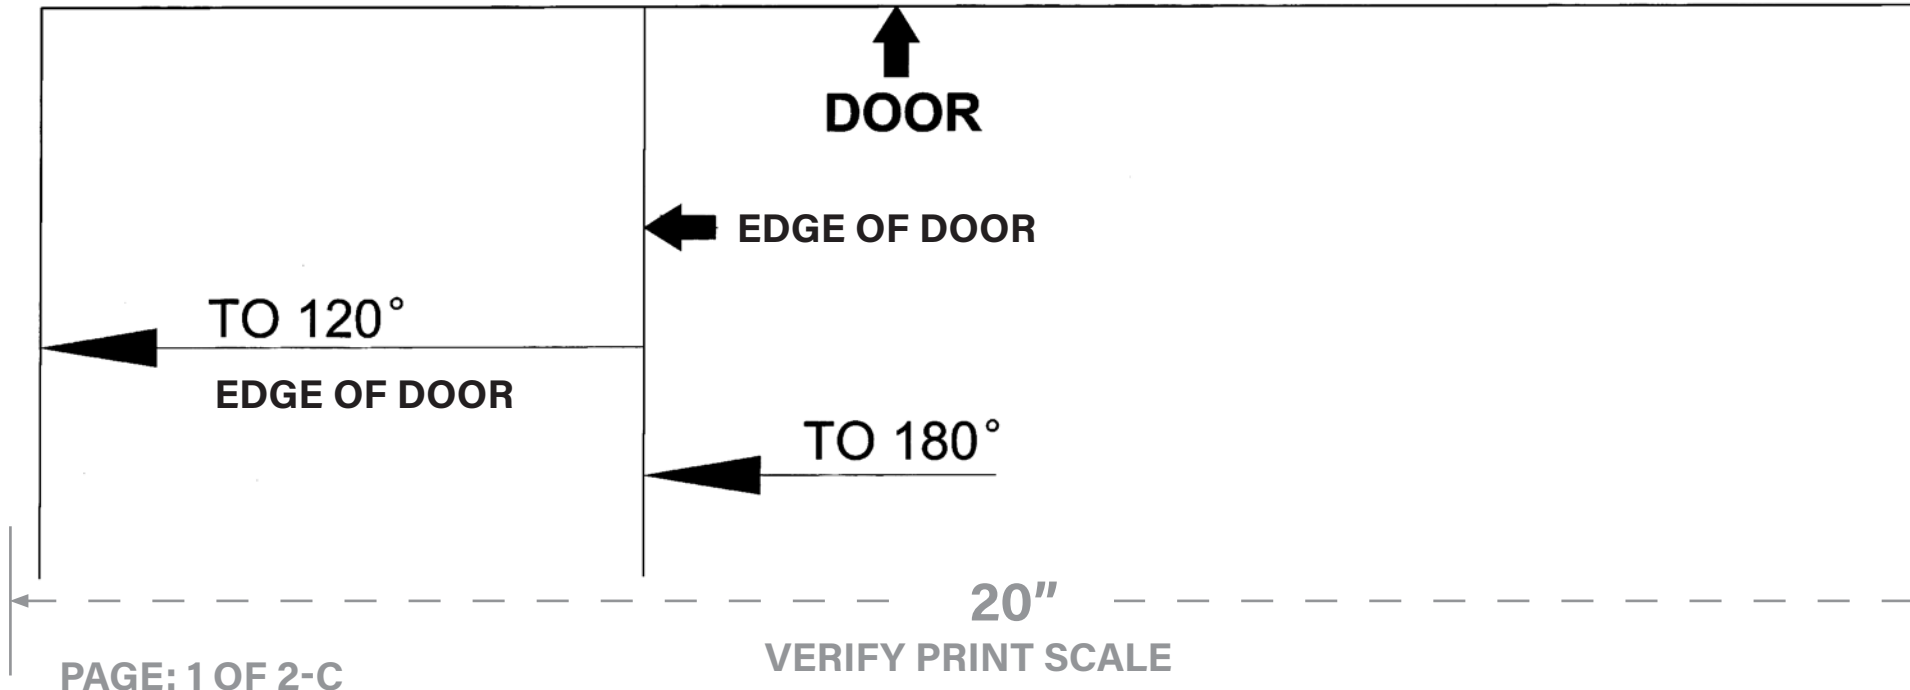

UPPER FRAME