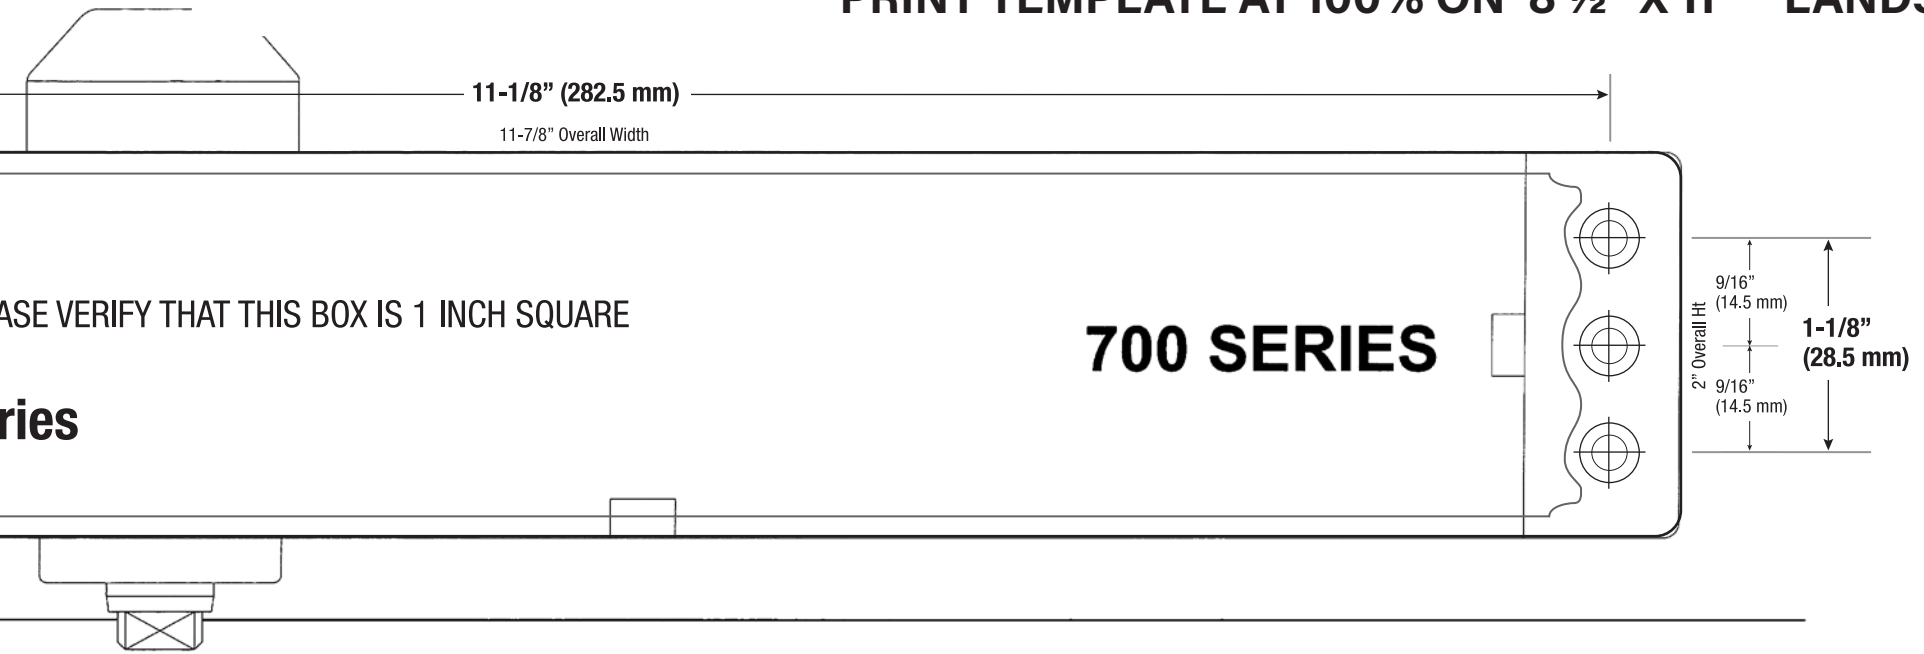

FOR RIGHT HAND DOOR
[FOR LEFT HAND DOOR - FLIP TEMPLATE]

PRINT TEMPLATE AT 100% ON 8 1/2" X 11" - LANDSCAPE

REGULAR ARM TEMPLATE ^A

PRINT TEMPLATE AT 100% ON 8 1/2" X 11" - LANDSCAPE

PARALLEL ARM TEMPLATE **B**

UPPER FRAME

20"

VERIFY PRINT SCALE

PARALLEL ARM TEMPLATE B
RIGHT HAND DOOR - PULL SIDE

FOR RIGHT HAND DOOR
[FOR LEFT HAND DOOR - FLIP TEMPLATE]

PRINT TEMPLATE AT 100% ON 8 1/2" X 11" - LANDSCAPE

PARALLEL ARM TEMPLATE B

PRINT TEMPLATE AT 100% ON 8 1/2" X 11" - LANDSCAPE

TOP JAMB TEMPLATE ©

UPPER FRAME

TOP JAMB TEMPLATE 
RIGHT HAND DOOR - PULL SIDE

FOR RIGHT HAND DOOR
[FOR LEFT HAND DOOR - FLIP TEMPLATE]

PRINT TEMPLATE AT 100% ON 8 1/2" X 11" - LANDSCAPE