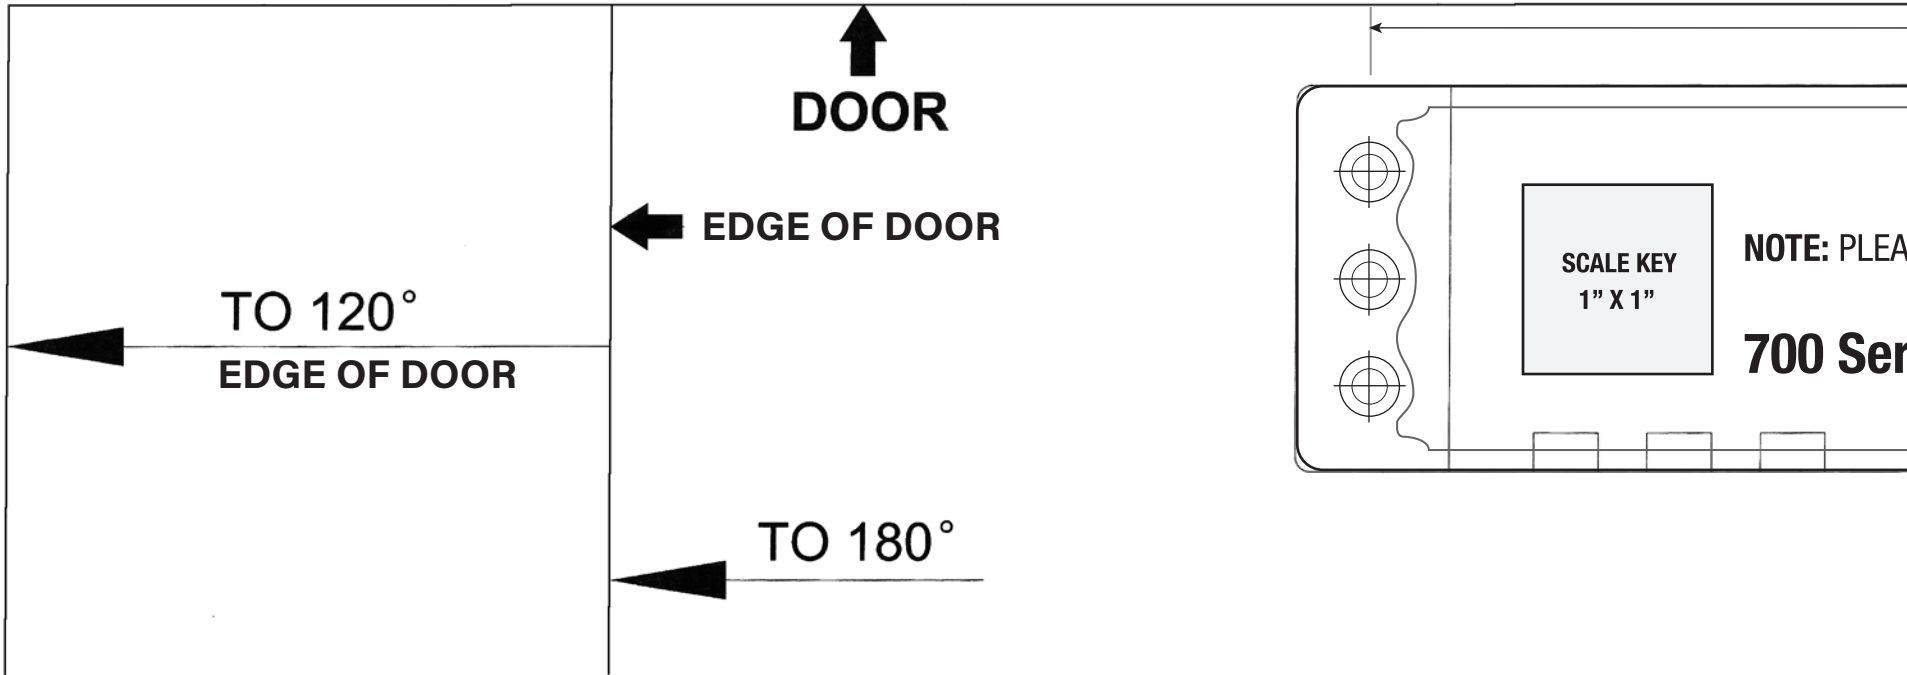

PRINT TEMPLATE AT 100% ON 8 1/2" X 11" - LANDSCAPE

A

REGULAR ARM TEMPLATE

UPPER FRAME

20"

VERIFY PRINT SCALE

PAGE: 1 OF 2-A

REGULAR ARM TEMPLATE ^A
RIGHT HAND DOOR - PULL SIDE

FOR RIGHT HAND DOOR
[FOR LEFT HAND DOOR - FLIP TEMPLATE]

PRINT TEMPLATE AT 100% ON 8 1/2" X 11" - LANDSCAPE

REGULAR ARM TEMPLATE ^A

PRINT TEMPLATE AT 100% ON 8 1/2" X 11" - LANDSCAPE

PARALLEL ARM TEMPLATE **B**

UPPER FRAME

20"

VERIFY PRINT SCALE

PARALLEL ARM TEMPLATE B
RIGHT HAND DOOR - PULL SIDE

FOR RIGHT HAND DOOR
[FOR LEFT HAND DOOR - FLIP TEMPLATE]

PRINT TEMPLATE AT 100% ON 8 1/2" X 11" - LANDSCAPE

PARALLEL ARM TEMPLATE B