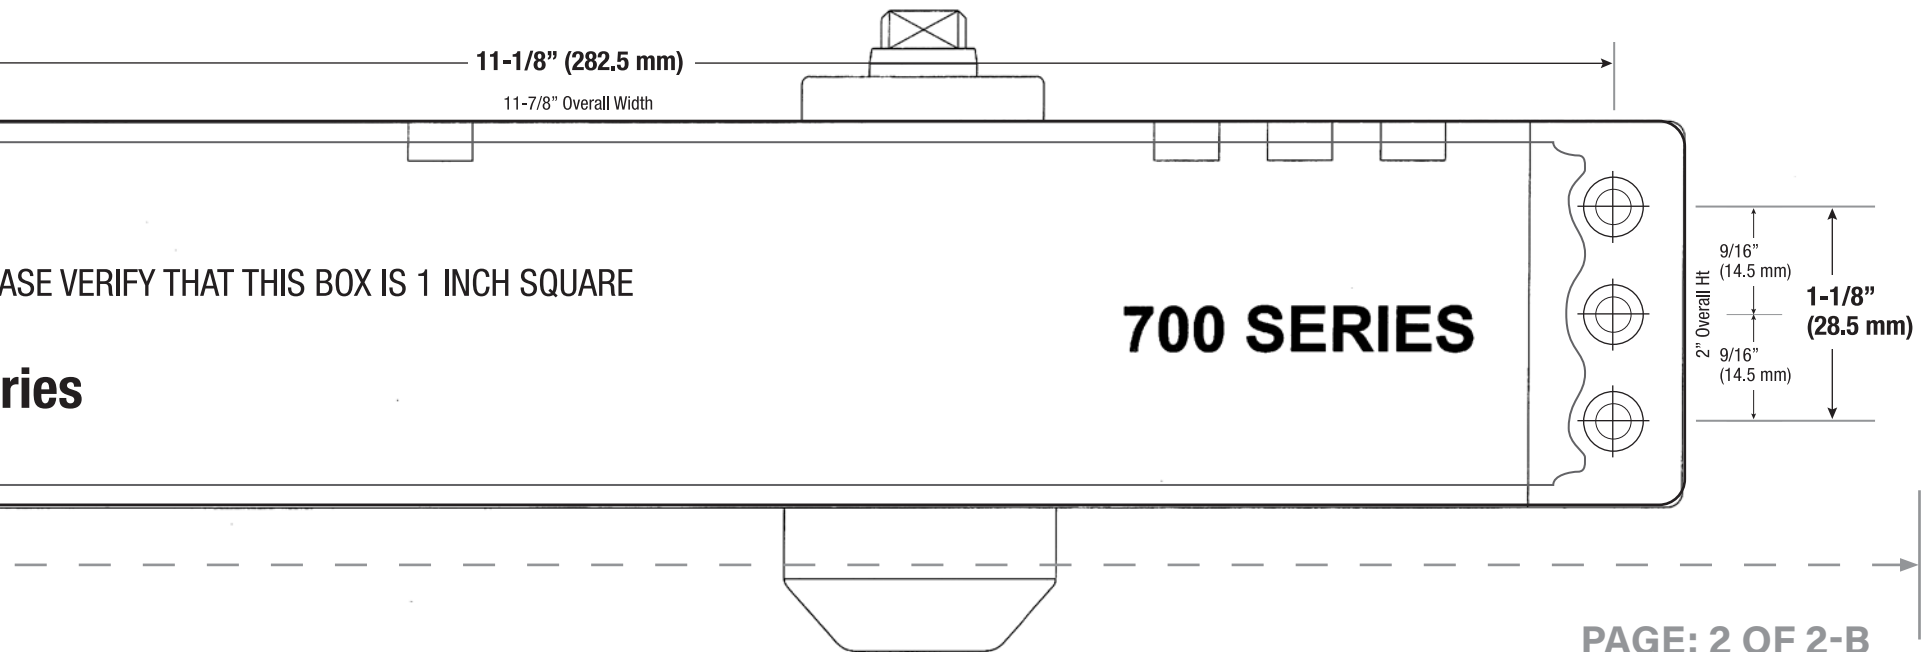

PRINT TEMPLATE AT 100% ON 8 1/2" X 11" - LANDSCAPE

A

REGULAR ARM TEMPLATE

UPPER FRAME

20"

VERIFY PRINT SCALE

PAGE: 1 OF 2-A

REGULAR ARM TEMPLATE ^A
RIGHT HAND DOOR - PULL SIDE

FOR RIGHT HAND DOOR
[FOR LEFT HAND DOOR - FLIP TEMPLATE]

PRINT TEMPLATE AT 100% ON 8 1/2" X 11" - LANDSCAPE

REGULAR ARM TEMPLATE ^A

PRINT TEMPLATE AT 100% ON 8 1/2" X 11" - LANDSCAPE

PARALLEL ARM TEMPLATE **B**

UPPER FRAME

20"

VERIFY PRINT SCALE

PARALLEL ARM TEMPLATE B
RIGHT HAND DOOR - PULL SIDE

FOR RIGHT HAND DOOR
[FOR LEFT HAND DOOR - FLIP TEMPLATE]

PRINT TEMPLATE AT 100% ON 8 1/2" X 11" - LANDSCAPE

PARALLEL ARM TEMPLATE B

PRINT TEMPLATE AT 100% ON 8 1/2" X 11" - LANDSCAPE

TOP JAMB TEMPLATE ©

UPPER FRAME

TOP JAMB TEMPLATE 
RIGHT HAND DOOR - PULL SIDE

FOR RIGHT HAND DOOR
[FOR LEFT HAND DOOR - FLIP TEMPLATE]

PRINT TEMPLATE AT 100% ON 8 1/2" X 11" - LANDSCAPE