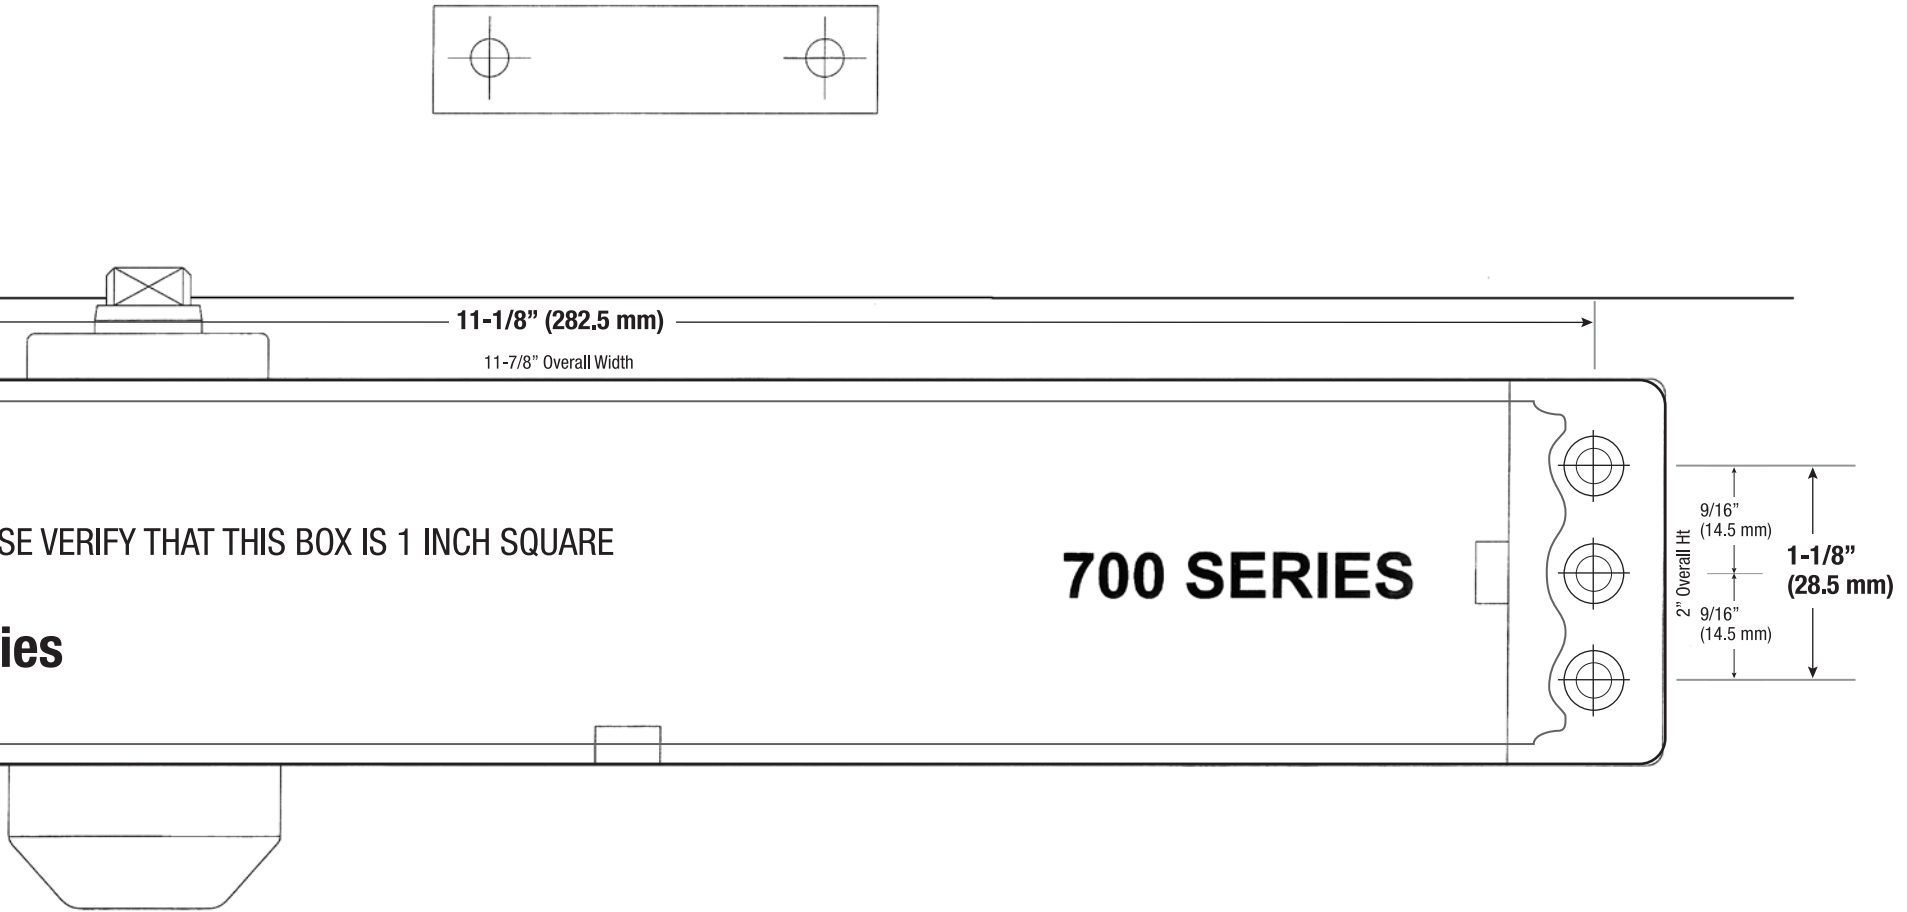

PRINT TEMPLATE AT 100% ON 8 1/2" X 11" - LANDSCAPE

A

REGULAR ARM TEMPLATE

UPPER FRAME

20"

VERIFY PRINT SCALE

PAGE: 1 OF 2-A

REGULAR ARM TEMPLATE ^A
RIGHT HAND DOOR - PULL SIDE

FOR RIGHT HAND DOOR
[FOR LEFT HAND DOOR - FLIP TEMPLATE]

PRINT TEMPLATE AT 100% ON 8 1/2" X 11" - LANDSCAPE

REGULAR ARM TEMPLATE ^A

PRINT TEMPLATE AT 100% ON 8 1/2" X 11" - LANDSCAPE

PARALLEL ARM TEMPLATE **B**

UPPER FRAME

20"

VERIFY PRINT SCALE

PARALLEL ARM TEMPLATE B
RIGHT HAND DOOR - PULL SIDE

FOR RIGHT HAND DOOR
[FOR LEFT HAND DOOR - FLIP TEMPLATE]

PRINT TEMPLATE AT 100% ON 8 1/2" X 11" - LANDSCAPE

PARALLEL ARM TEMPLATE B

PRINT TEMPLATE AT 100% ON 8 1/2" X 11" - LANDSCAPE

TOP JAMB TEMPLATE ©

UPPER FRAME

TOP JAMB TEMPLATE 
RIGHT HAND DOOR - PULL SIDE

FOR RIGHT HAND DOOR
[FOR LEFT HAND DOOR - FLIP TEMPLATE]

PRINT TEMPLATE AT 100% ON 8 1/2" X 11" - LANDSCAPE