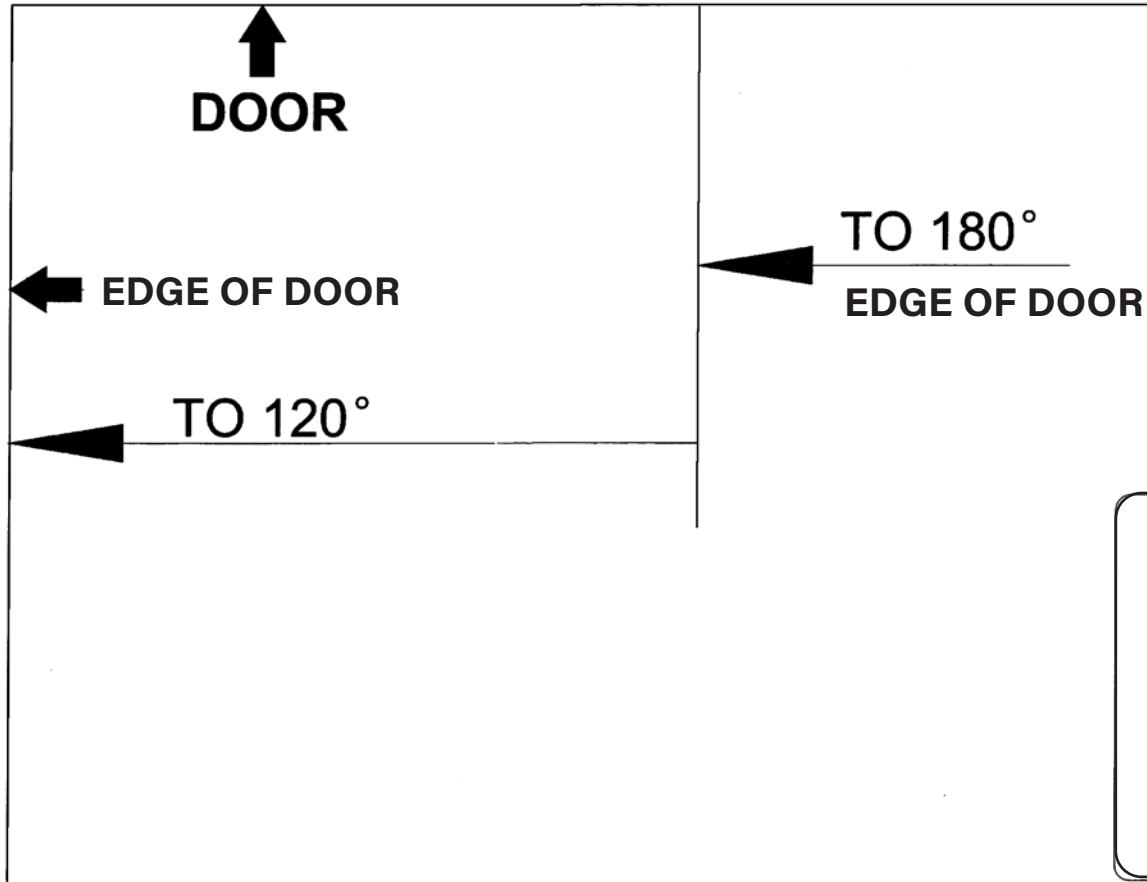

PRINT TEMPLATE AT 100% ON 8 1/2" X 11" - LANDSCAPE

A

REGULAR ARM TEMPLATE

UPPER FRAME

20"

VERIFY PRINT SCALE

PAGE: 1 OF 2-A

REGULAR ARM TEMPLATE ^A
RIGHT HAND DOOR - PULL SIDE

FOR RIGHT HAND DOOR
[FOR LEFT HAND DOOR - FLIP TEMPLATE]

PRINT TEMPLATE AT 100% ON 8 1/2" X 11" - LANDSCAPE

REGULAR ARM TEMPLATE ^A

PRINT TEMPLATE AT 100% ON 8 1/2" X 11" - LANDSCAPE

PARALLEL ARM TEMPLATE **B**

UPPER FRAME

20"

VERIFY PRINT SCALE

PARALLEL ARM TEMPLATE B
RIGHT HAND DOOR - PULL SIDE

FOR RIGHT HAND DOOR
[FOR LEFT HAND DOOR - FLIP TEMPLATE]

PRINT TEMPLATE AT 100% ON 8 1/2" X 11" - LANDSCAPE

PARALLEL ARM TEMPLATE B

PRINT TEMPLATE AT 100% ON 8 1/2" X 11" - LANDSCAPE

TOP JAMB TEMPLATE ©

UPPER FRAME

TOP JAMB TEMPLATE 
RIGHT HAND DOOR - PULL SIDE

FOR RIGHT HAND DOOR
[FOR LEFT HAND DOOR - FLIP TEMPLATE]

PRINT TEMPLATE AT 100% ON 8 1/2" X 11" - LANDSCAPE