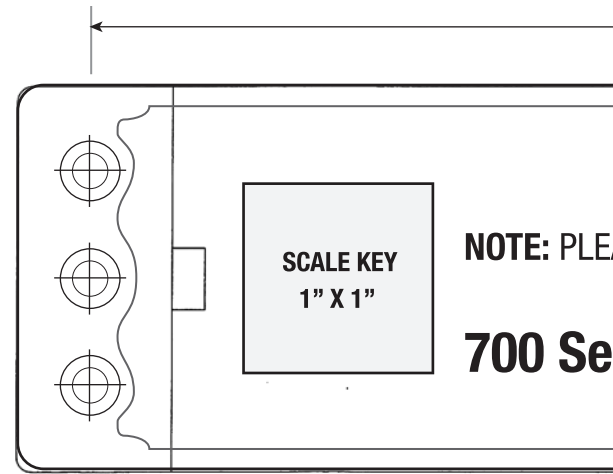

PRINT TEMPLATE AT 100% ON 8 1/2" X 11" - LANDSCAPE

A

REGULAR ARM TEMPLATE

UPPER FRAME

20"

VERIFY PRINT SCALE

PAGE: 1 OF 2-A

REGULAR ARM TEMPLATE ^A
RIGHT HAND DOOR - PULL SIDE

FOR RIGHT HAND DOOR
[FOR LEFT HAND DOOR - FLIP TEMPLATE]

PRINT TEMPLATE AT 100% ON 8 1/2" X 11" - LANDSCAPE

REGULAR ARM TEMPLATE ^A

PRINT TEMPLATE AT 100% ON 8 1/2" X 11" - LANDSCAPE

PARALLEL ARM TEMPLATE **B**

UPPER FRAME

20"

VERIFY PRINT SCALE

PARALLEL ARM TEMPLATE B
RIGHT HAND DOOR - PULL SIDE

FOR RIGHT HAND DOOR
[FOR LEFT HAND DOOR - FLIP TEMPLATE]

PRINT TEMPLATE AT 100% ON 8 1/2" X 11" - LANDSCAPE

PARALLEL ARM TEMPLATE B

PRINT TEMPLATE AT 100% ON 8 1/2" X 11" - LANDSCAPE

TOP JAMB TEMPLATE ©

UPPER FRAME

TOP JAMB TEMPLATE 
RIGHT HAND DOOR - PULL SIDE

FOR RIGHT HAND DOOR
[FOR LEFT HAND DOOR - FLIP TEMPLATE]

PRINT TEMPLATE AT 100% ON 8 1/2" X 11" - LANDSCAPE