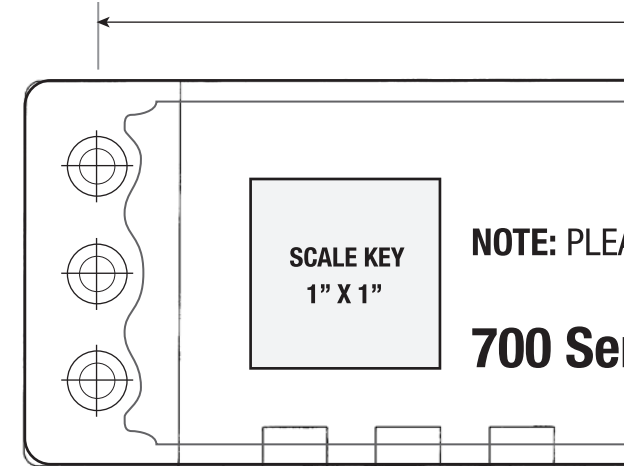

PRINT TEMPLATE AT 100% ON 8 1/2" X 11" - LANDSCAPE

A

REGULAR ARM TEMPLATE

UPPER FRAME

20"

VERIFY PRINT SCALE

PAGE: 1 OF 2-A

REGULAR ARM TEMPLATE ^A
RIGHT HAND DOOR - PULL SIDE

FOR RIGHT HAND DOOR
[FOR LEFT HAND DOOR - FLIP TEMPLATE]

PRINT TEMPLATE AT 100% ON 8 1/2" X 11" - LANDSCAPE

REGULAR ARM TEMPLATE ^A

PRINT TEMPLATE AT 100% ON 8 1/2" X 11" - LANDSCAPE

PARALLEL ARM TEMPLATE **B**

UPPER FRAME

20"

VERIFY PRINT SCALE

PARALLEL ARM TEMPLATE B
RIGHT HAND DOOR - PULL SIDE

FOR RIGHT HAND DOOR
[FOR LEFT HAND DOOR - FLIP TEMPLATE]

PRINT TEMPLATE AT 100% ON 8 1/2" X 11" - LANDSCAPE

PARALLEL ARM TEMPLATE B

PRINT TEMPLATE AT 100% ON 8 1/2" X 11" - LANDSCAPE

TOP JAMB TEMPLATE ©

UPPER FRAME

TOP JAMB TEMPLATE 
RIGHT HAND DOOR - PULL SIDE

FOR RIGHT HAND DOOR
[FOR LEFT HAND DOOR - FLIP TEMPLATE]

PRINT TEMPLATE AT 100% ON 8 1/2" X 11" - LANDSCAPE