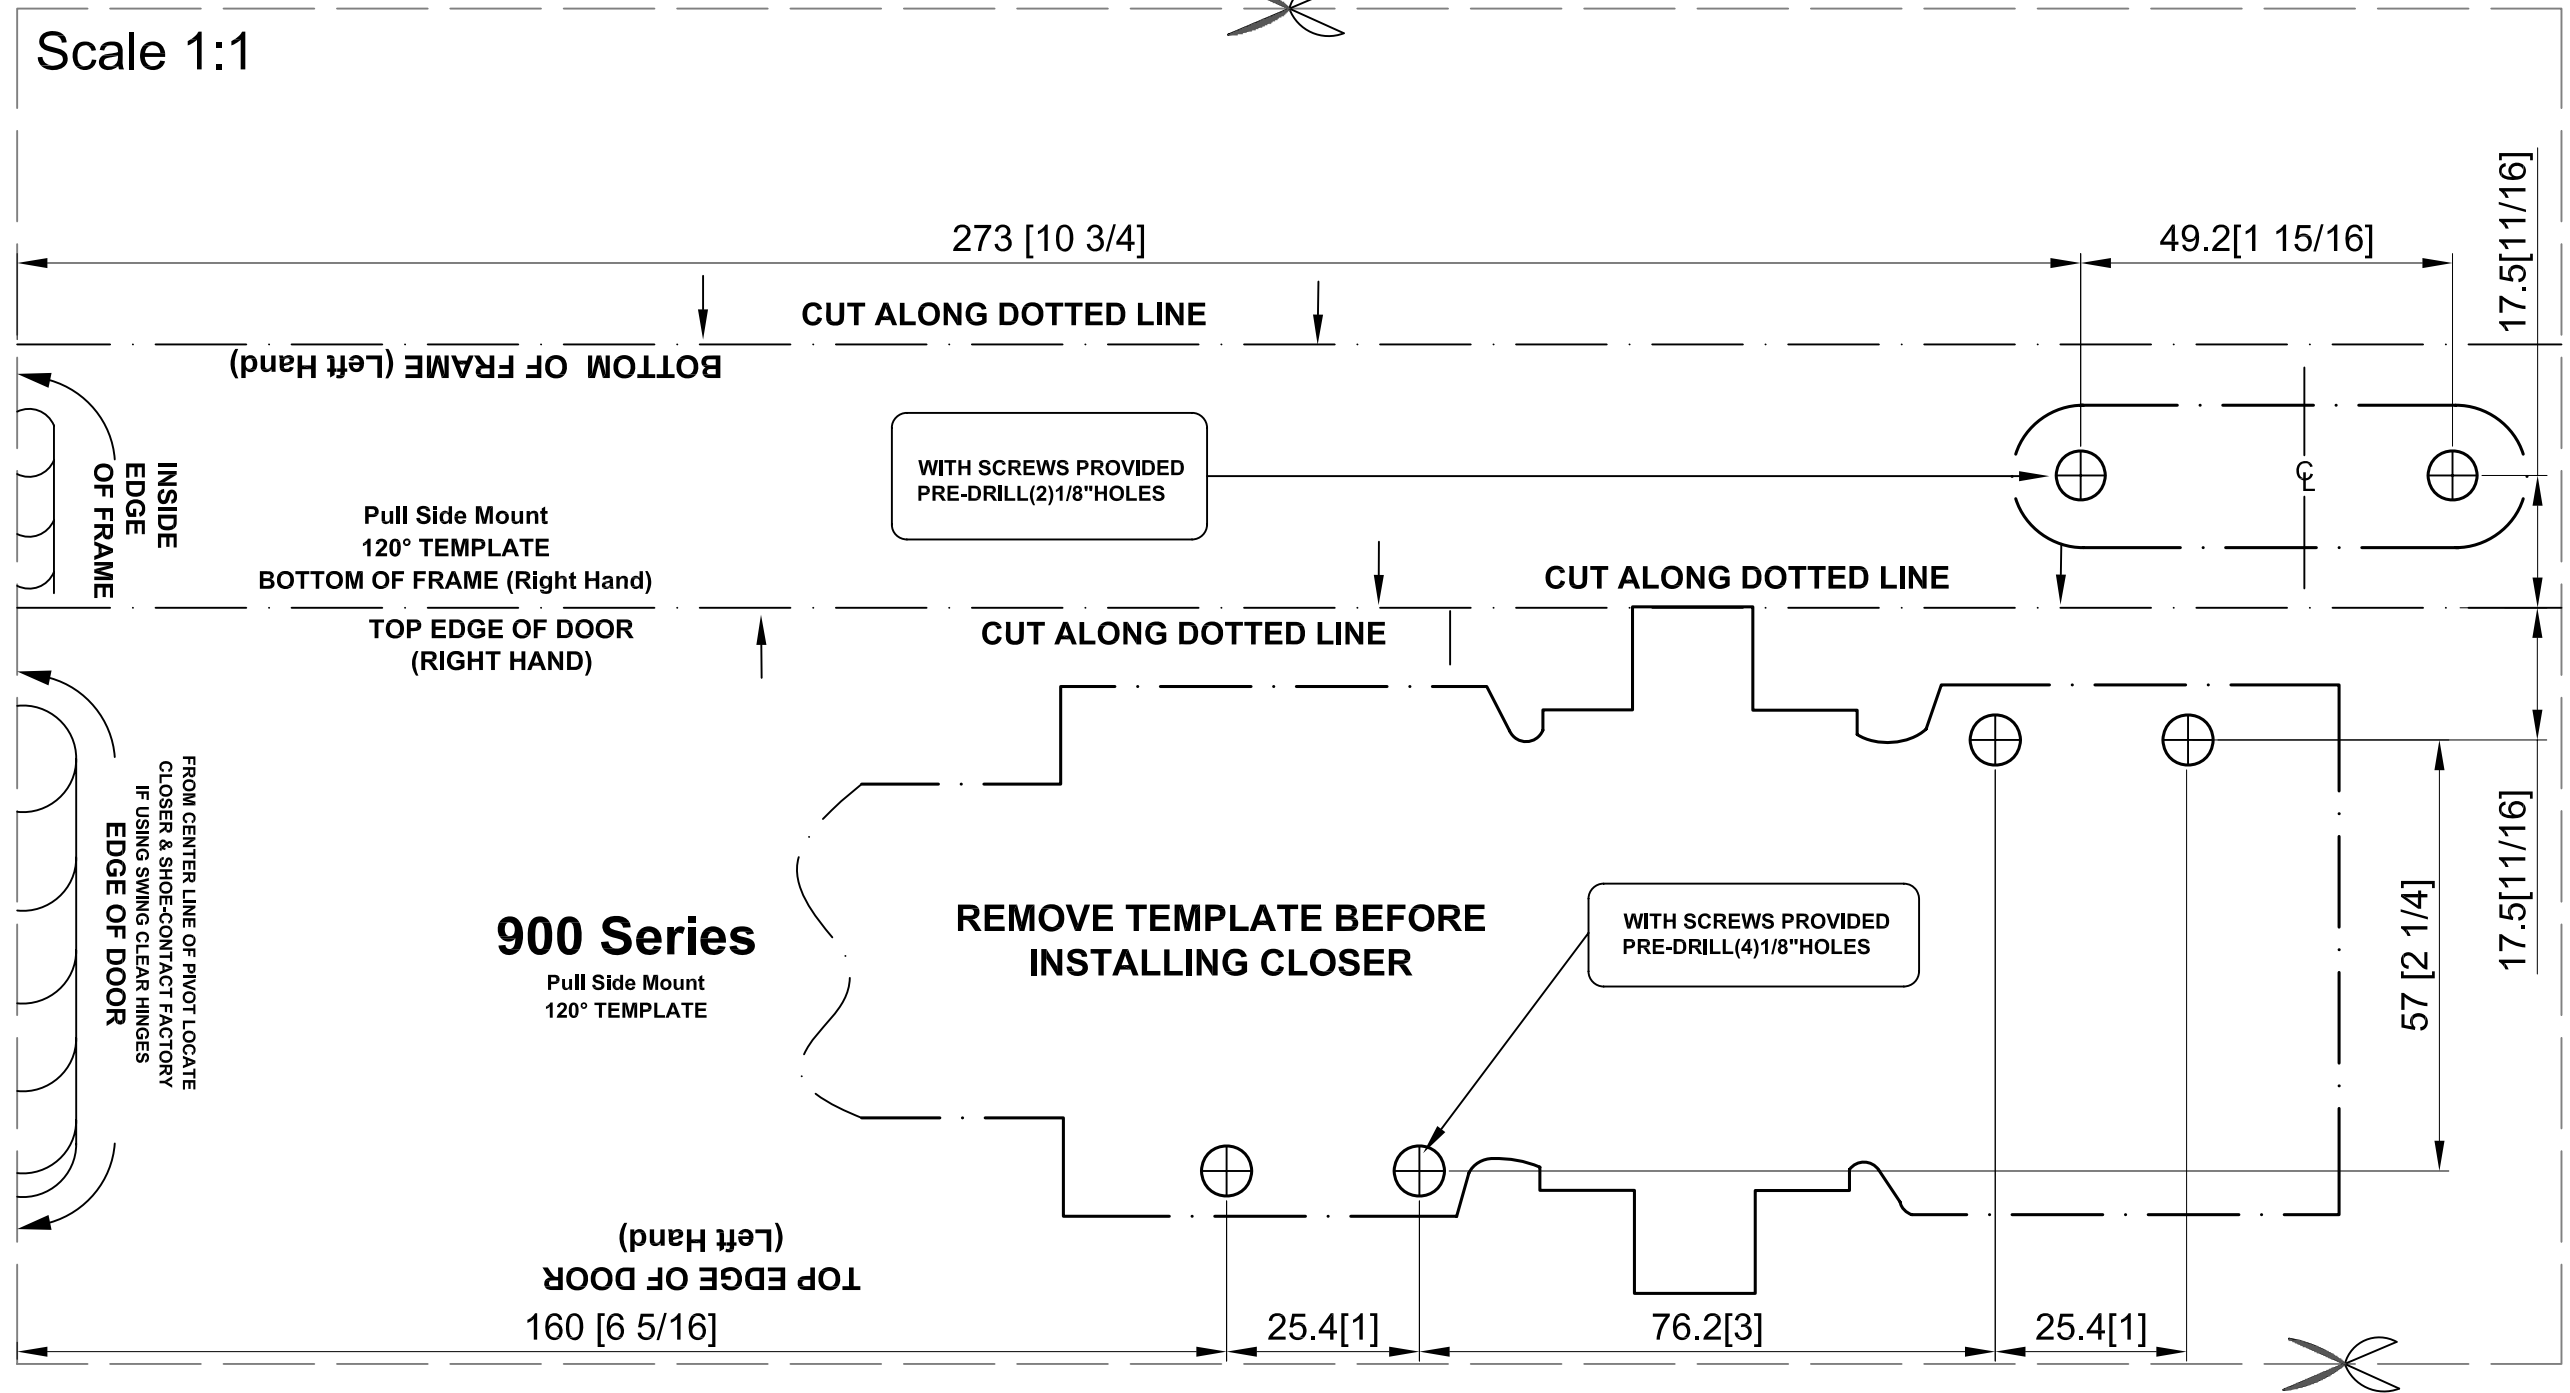

(RIGHT HAND)

Scale 1:1

(LEFT HAND)

Scale 1:1

(RIGHT HAND)

900 Series

PARALLEL ARM
APPLICATION MOUNT
180° TEMPLATE

(RIGHT HAND)

900 Series

PARALLLEL ARM
APPLICATION MOUNT
180° TEMPLATE

(LEFT HAND)

900 Series

PARALLEL ARM
APPLICATION MOUNT
180° TEMPLATE

(LEFT HAND)

900 Series

PARALLEL ARM
APPLICATION MOUNT
180° TEMPLATE

Scale 1:1