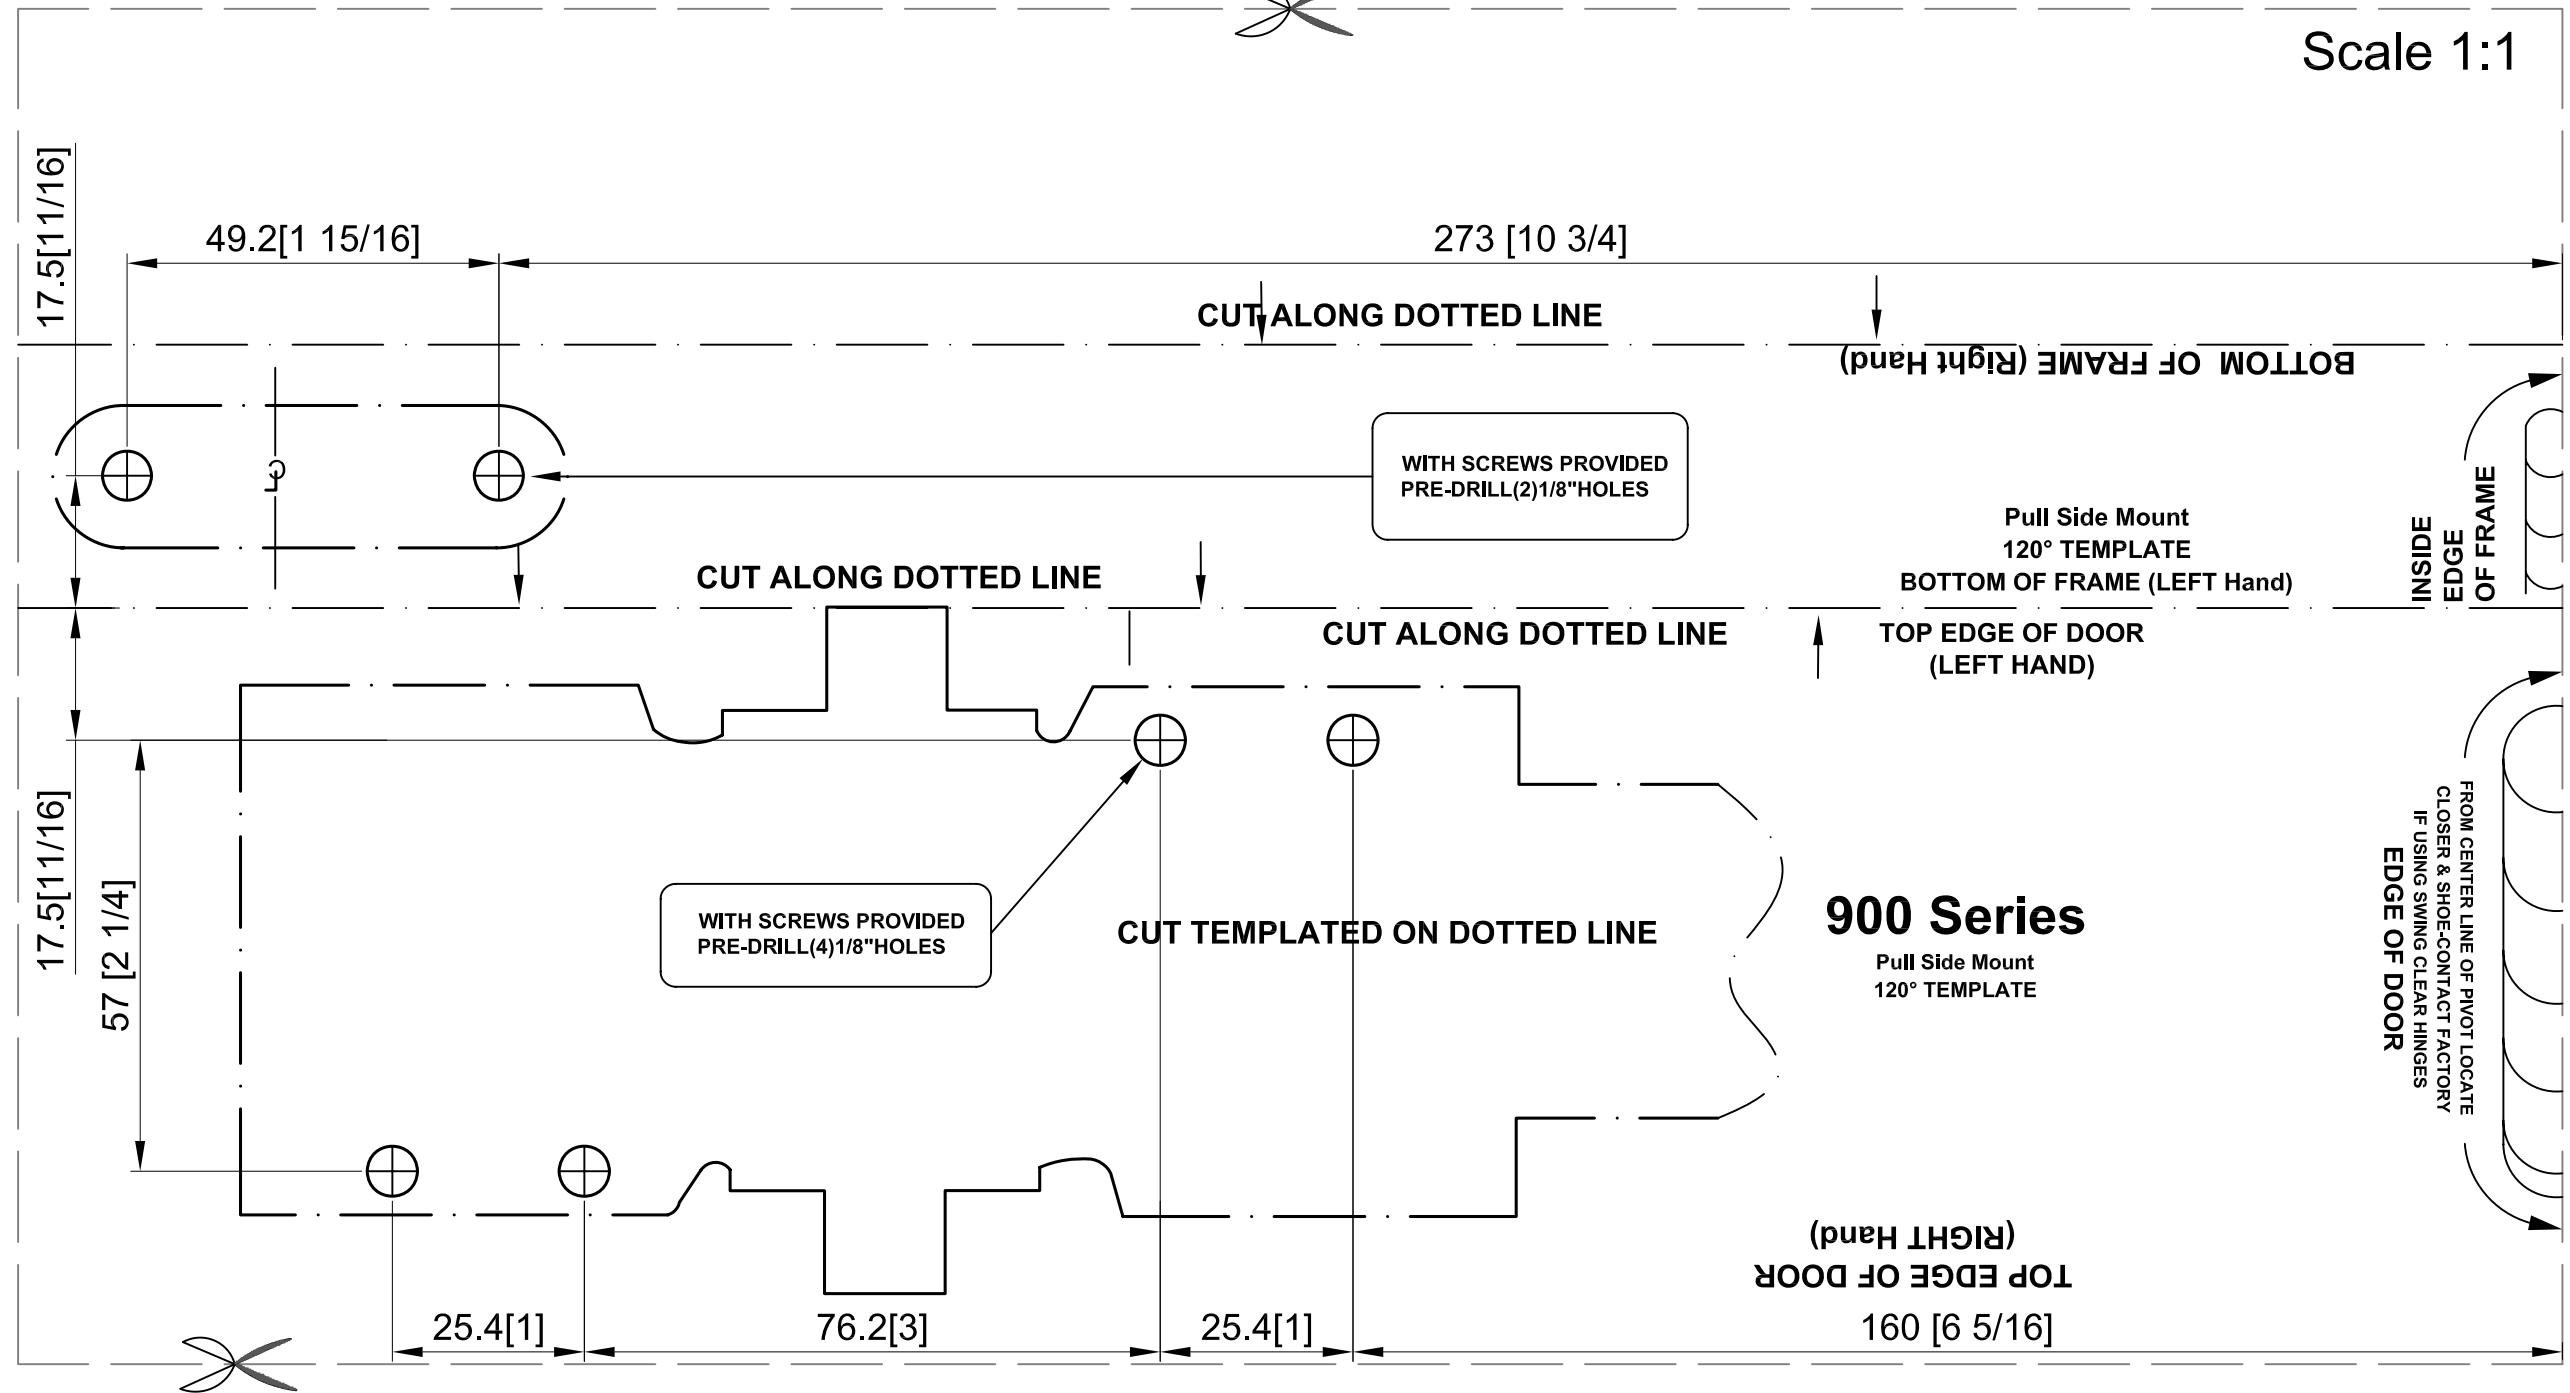

(RIGHT HAND)

Scale 1:1

(LEFT HAND)

Scale 1:1

(RIGHT HAND)

900 Series

PARALLEL ARM
APPLICATION MOUNT
180° TEMPLATE

(RIGHT HAND)

900 Series

PARALLLEL ARM
APPLICATION MOUNT
180° TEMPLATE

(LEFT HAND)

900 Series

PARALLEL ARM
APPLICATION MOUNT
180° TEMPLATE

(LEFT HAND)

900 Series

PARALLEL ARM
APPLICATION MOUNT
180° TEMPLATE

Scale 1:1