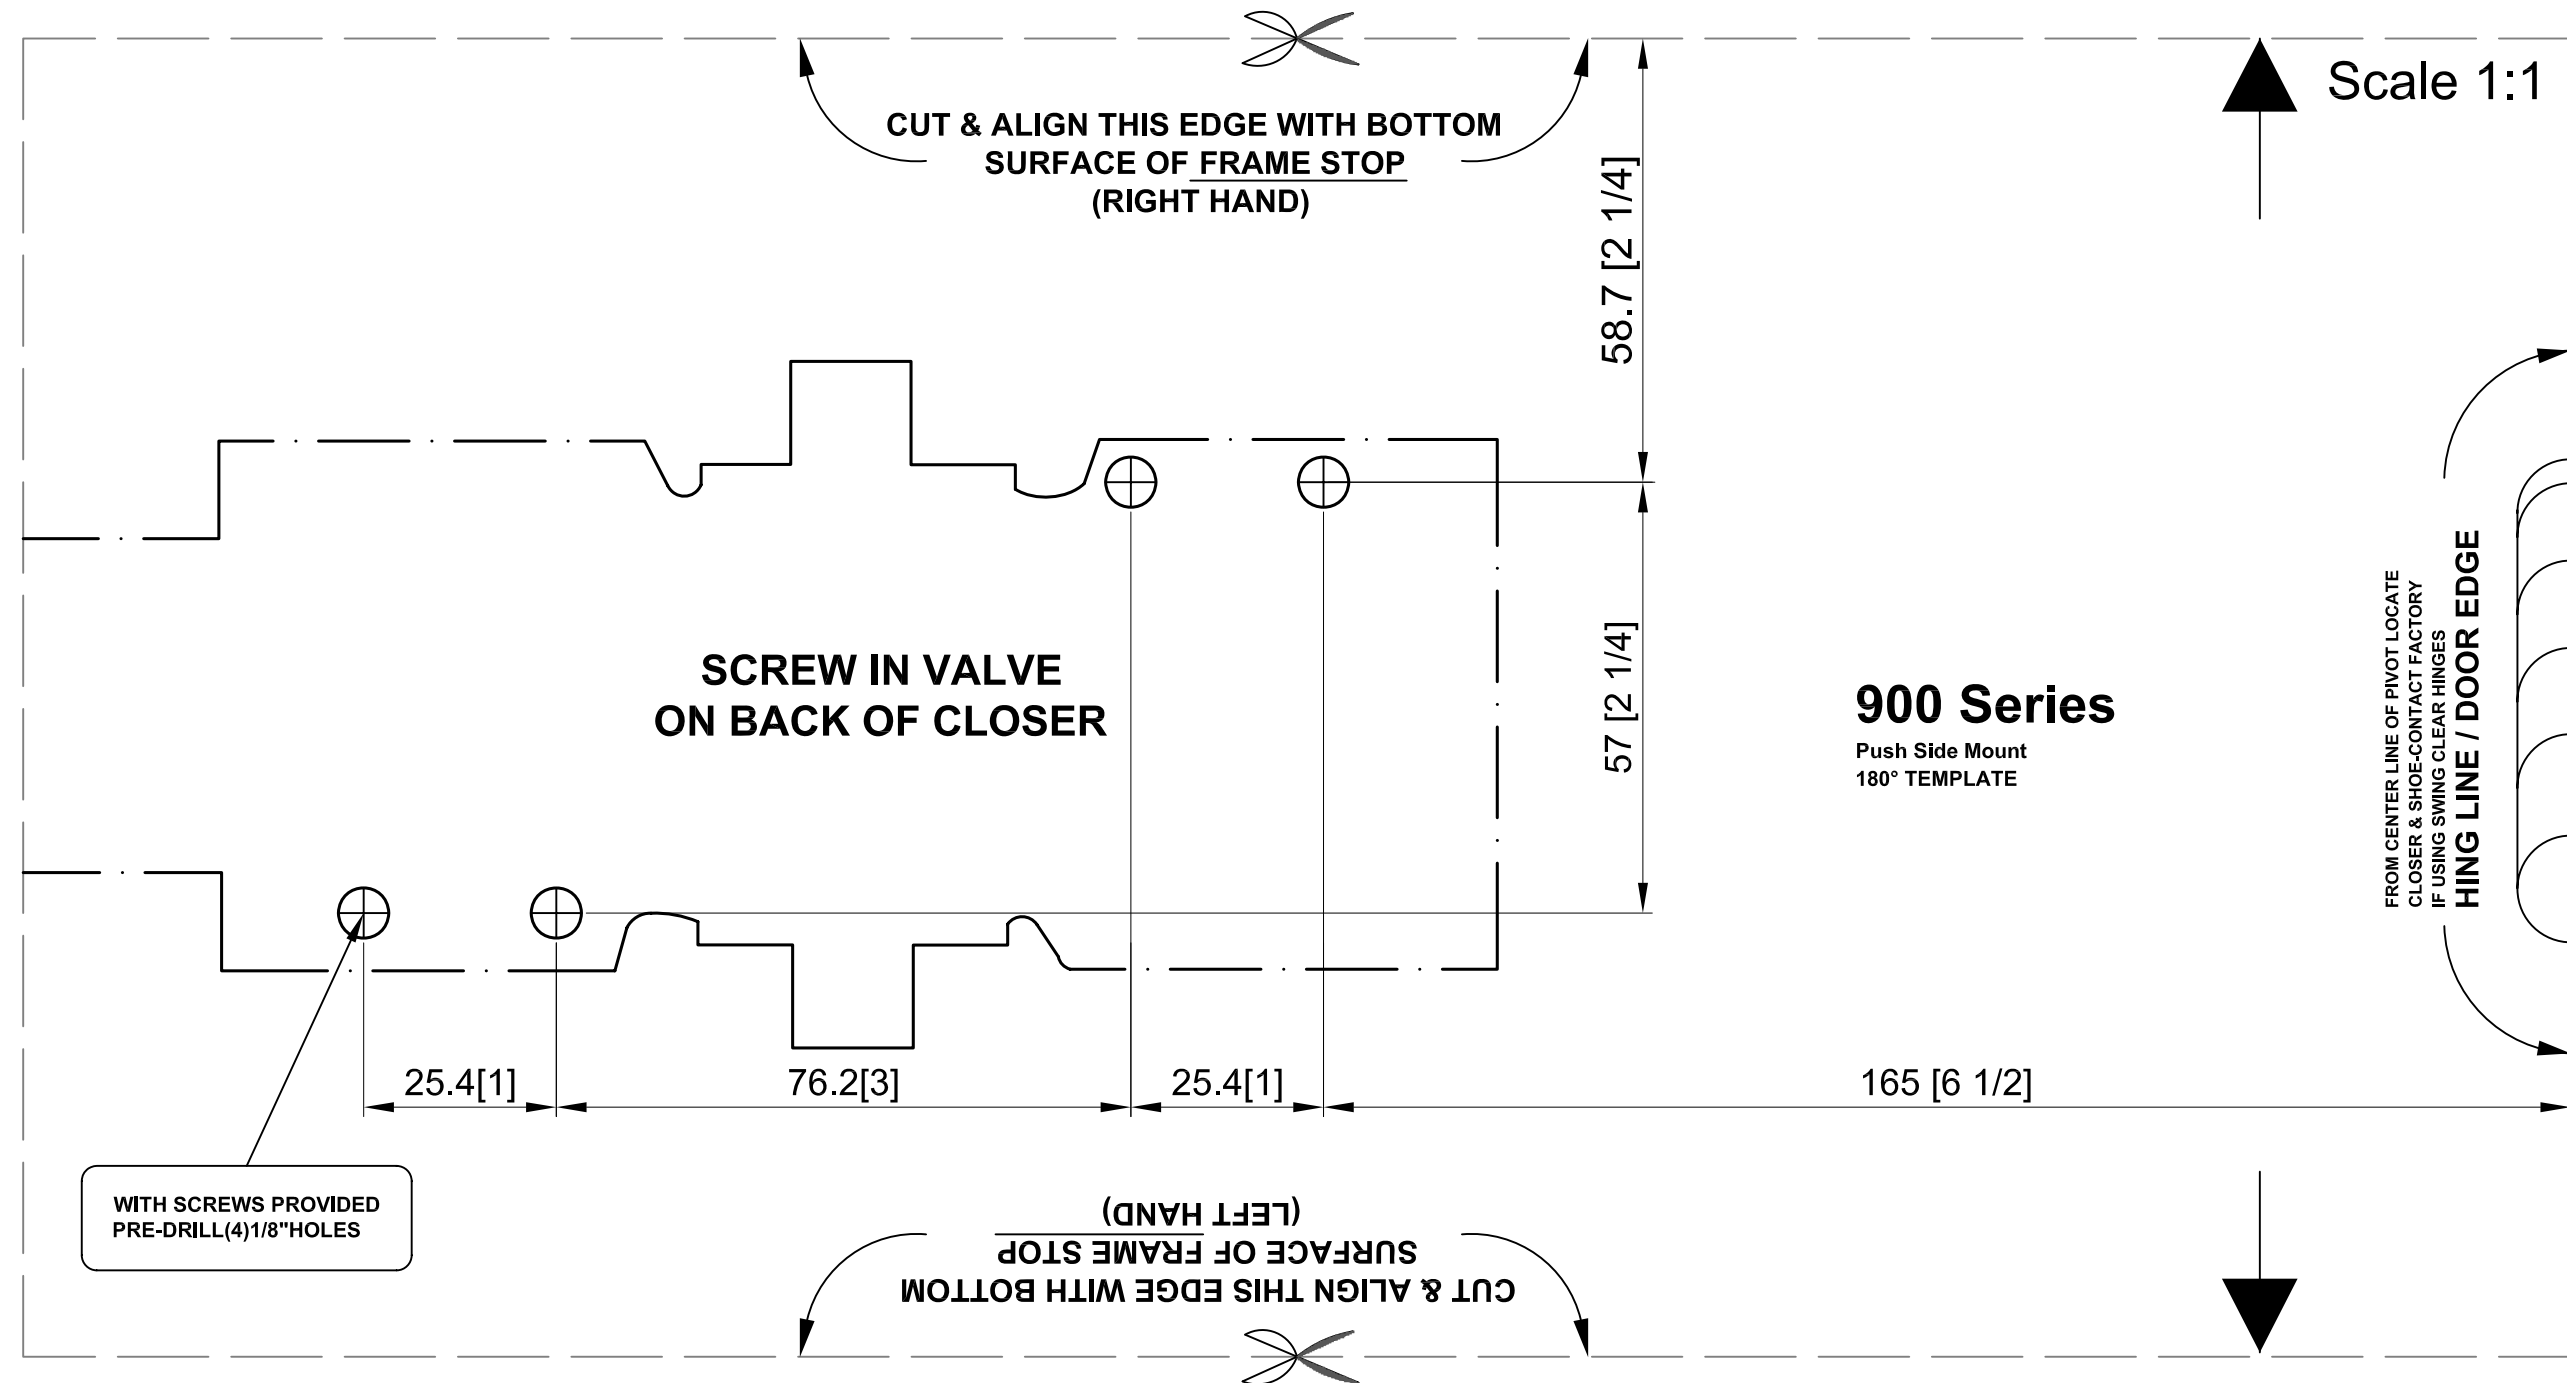

(RIGHT HAND)

Scale 1:1

(LEFT HAND)

Scale 1:1

(RIGHT HAND)

900 Series

PARALLEL ARM
APPLICATION MOUNT
180° TEMPLATE

(RIGHT HAND)

900 Series

PARALLLEL ARM
APPLICATION MOUNT
180° TEMPLATE

(LEFT HAND)

900 Series

PARALLEL ARM
APPLICATION MOUNT
180° TEMPLATE

(LEFT HAND)

900 Series

PARALLEL ARM
APPLICATION MOUNT
180° TEMPLATE

Scale 1:1