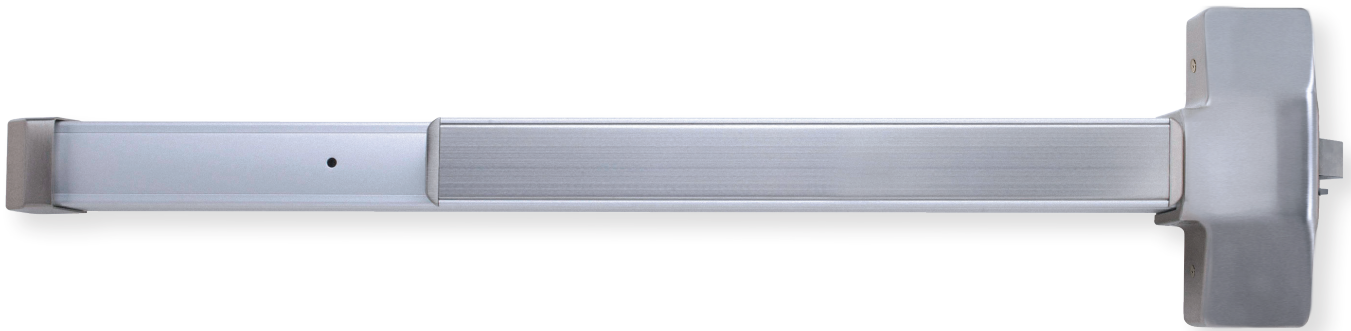

Grade 1 Rim

EX9500 SERIES

FEATURES

- Performance**
- Complies with ANSI A156.3
 - 2001, Grade 1
 - UL/ULC listed
 - 5lbs Opening force on ADA compliant product

- Rail**
- Fits 30" to 36" doors.

- Latch**
- Stainless steel $\frac{3}{4}$ " throw with deadlatch feature

- Backset**
- 2 $\frac{3}{4}$ "

- Strike**
- Adjustable with slotted holes for adjustments
 - Other strikes available

- Cylinder**
- C keyway (SCC) - 6-pin solid brass, keyed different (KD)

- Fasteners**
- Accommodates wood or metal doors with thru bolts standard

EX9500 SERIES

OPTIONS

KEYING 6-pin cylinders, can be pinned to 5-pin.

Cylinders Arrow A (ARA), Corbin 59A1 (C059A1), Corbin 60 (C06), Corbin Russwin L4 (CL4), Options Kwikset (KW1), Russwin D1 (RD1), Sargent LA (SAL), Schlage E (SCE), Schlage F (SCF), Weiser E (WRE), Yale 8 (YA8), Yale GA (YGA)

Tell Cylinder Restricted Tell keyway cylinder can key both the cylinder and interchangeable core in one lock. The cylinders and IC cores are interchangeable. Tell keyway cylinder is available only keyed to 6-pin. Tell IC cylinder can be keyed to 6-pin or 7-pin interchangeable core (IC)