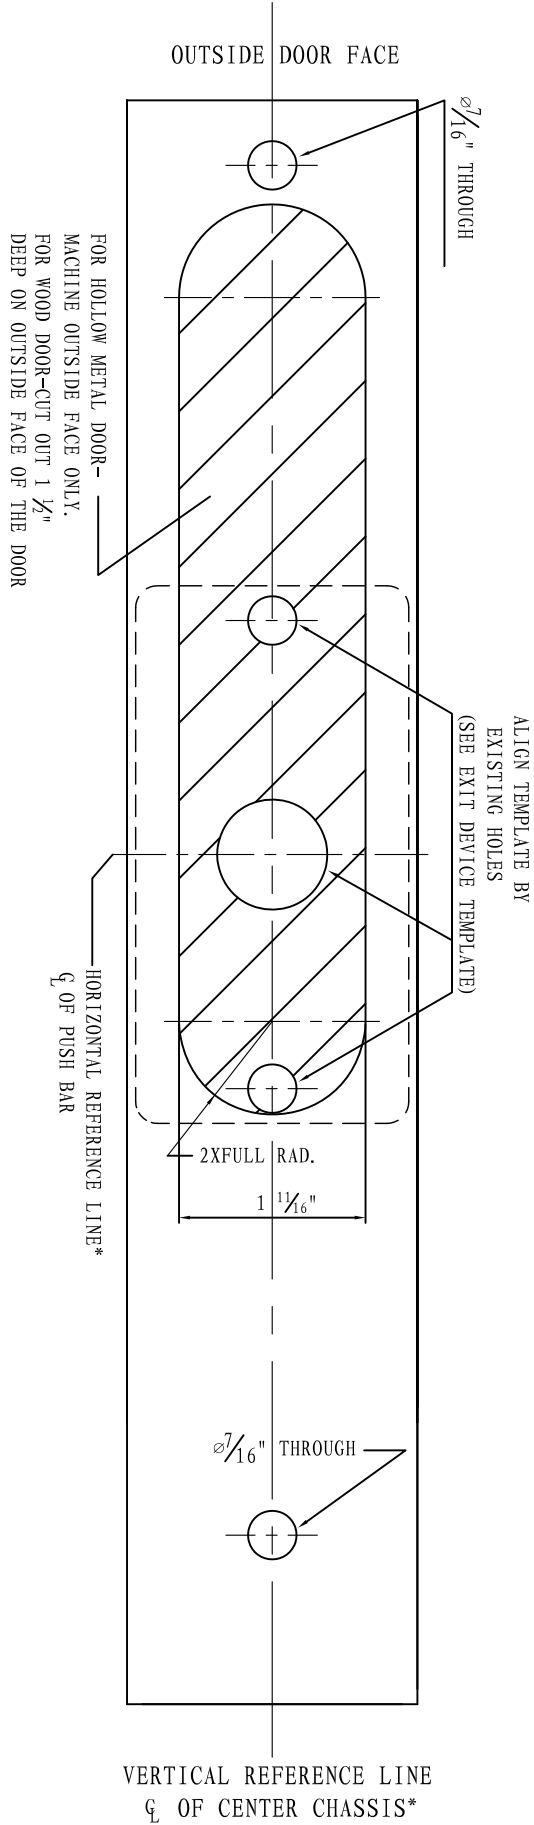

TEMPLATE FOR
 EX100008 THUMBPIECE TRIM
 FUNCTIONING: ENTRANCE STOREROOM
 PASSAGE & DUMMY

*SEE INSTRUCTION SHEET FOR
 HORIZONTAL AND VERTICAL
 REFERENCE LINE LOCATION.